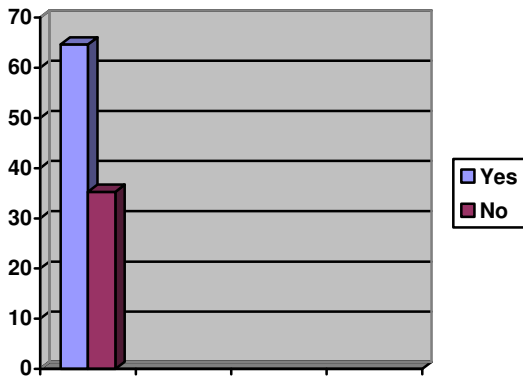

**Wisconsin Badger Chapter – CMAA
SMOKING BAN SURVEY
June, 2009**

The state of Wisconsin recently passed a statewide smoking ban to go in effect July, 2010. In light of this, chapter members asked what their fellow area club managers are doing or have already done to accommodate this.

Of 111 surveyed, 17 replied. The results are as follows:

Is your club currently smoke free?

64.70% - Yes

35.29% - No