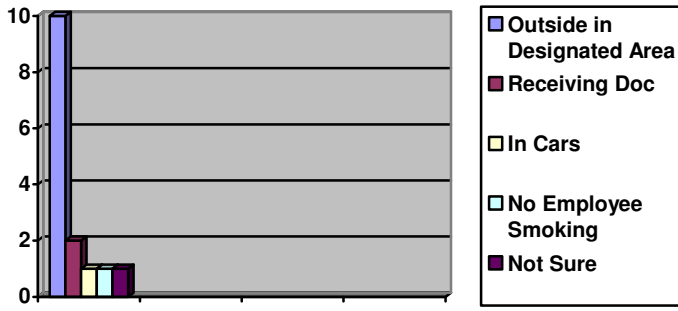

Where will you allow your employees to smoke once the ban is in place?