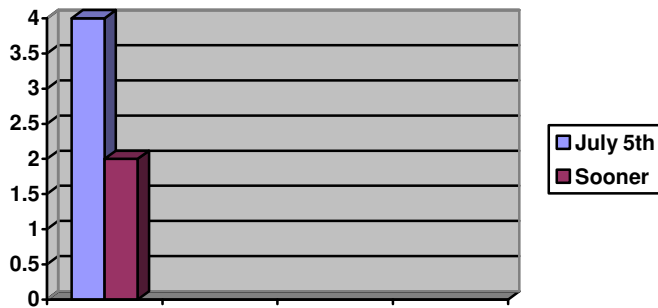

Of 111 surveyed, 17 replied. The results are as follows:

Is your club currently smoke free?

64.70% - Yes

35.29% - No

If not, are you planning on enacting the smoke free ban on July 5th as required by the state or sooner?